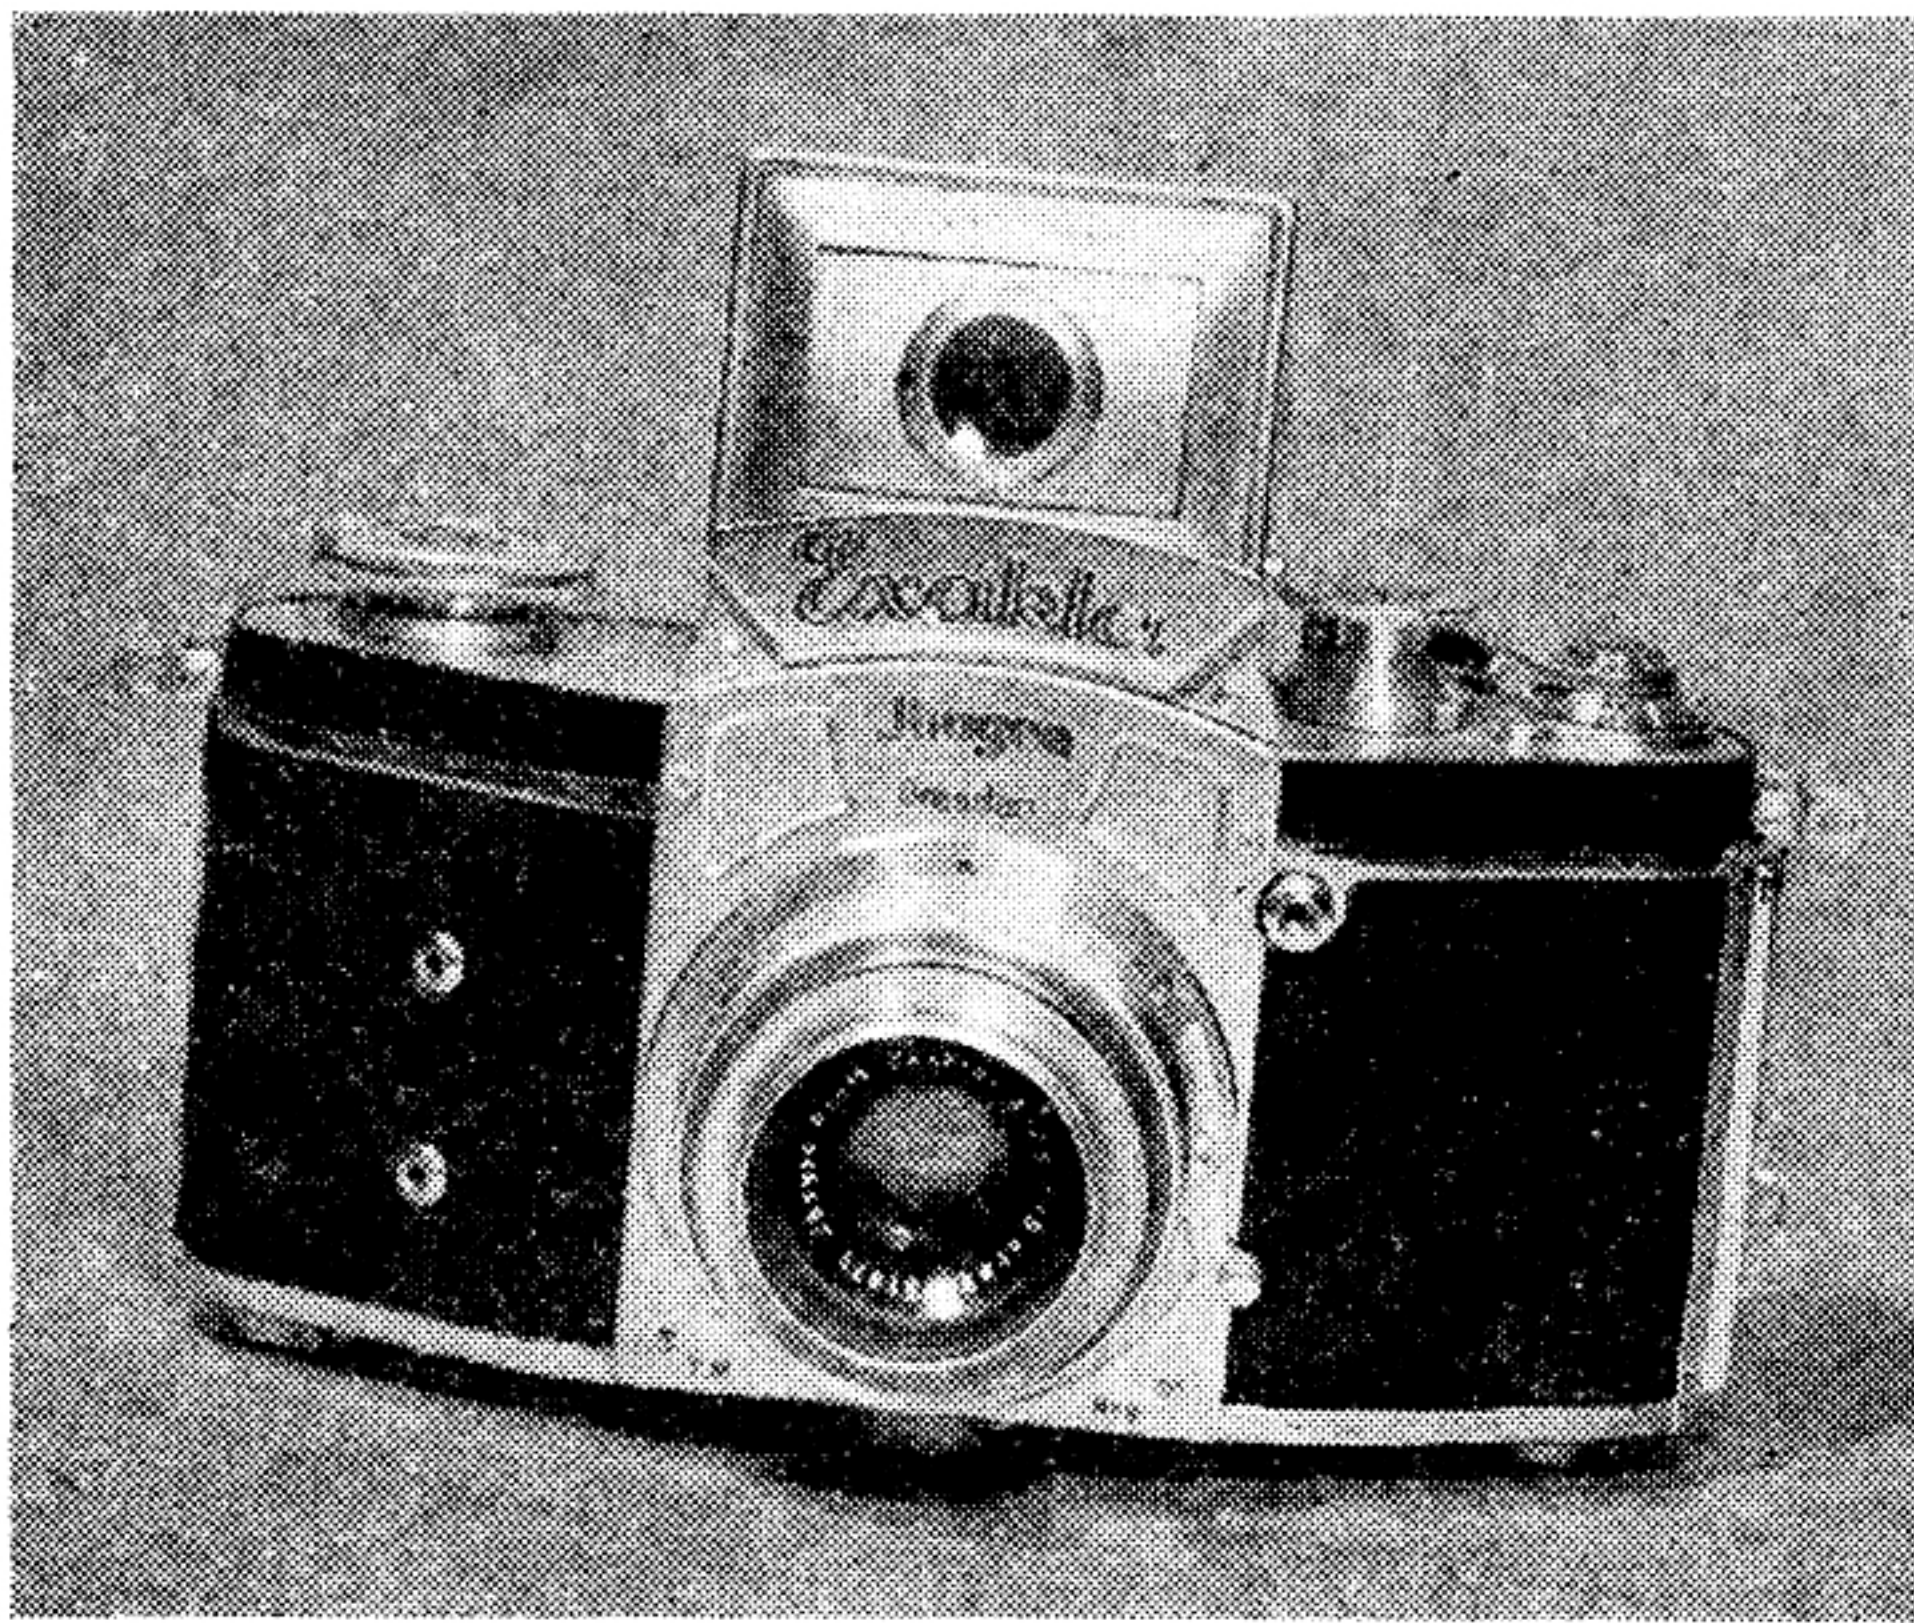

KINE EXAKTA—REFLEX CAMERA

36 exposures on 35mm film

Lenses are instantly interchangeable. Its FOCAL PLANE shutter provides speeds from 12 seconds to 1/1000th of a second and delayed-action mechanism is fitted for self-portraiture allowing 12 seconds to elapse after the release button has been pressed. Mechanical coupling between shutter and film wind prevents double exposures.

PRICES:—

With Exaktar F3.5 lens	$130.00
With Zeiss Tessar F3.5 lens	160.00
With Zeiss Biotar F2. lens	240.00
With Primotar F3.5 lens	$140.00
With Zeiss Tessar F2.8 lens	175.00
With Meyer Primoplan F1.9	200.00

EXAKTA

The EXAKTA is a reflecting camera in which the visual image is formed by the taking lens, eliminating all errors of parallax. Film size No. 127 is used producing 8 pictures 1 5/8 x 2 1/2". The Model 'B', provides shutter speeds from 12 seconds to 1/1000th of a second including delayed action from 6 seconds up. The EXAKTA Jr., has shutter speeds from 1/25th to 1/500th of a second. Universal Reflex finder, can be focused at eye level or can be converted into an open frame sport finder. Lenses are interchangeable on the model 'B' only.

PRICES:—

EXAKTA Jr. with Anastigmat F4.5 lens	$55.00
With F3.5 lens	$60.00

Model B, Exakta.

With Exaktar F3.5 lens	$ 90.00
With Zeiss Tessar F3.5 lens	110.00
With Zeiss Biotar F2., 8cm	225.00
In chrome	$10.00 additional