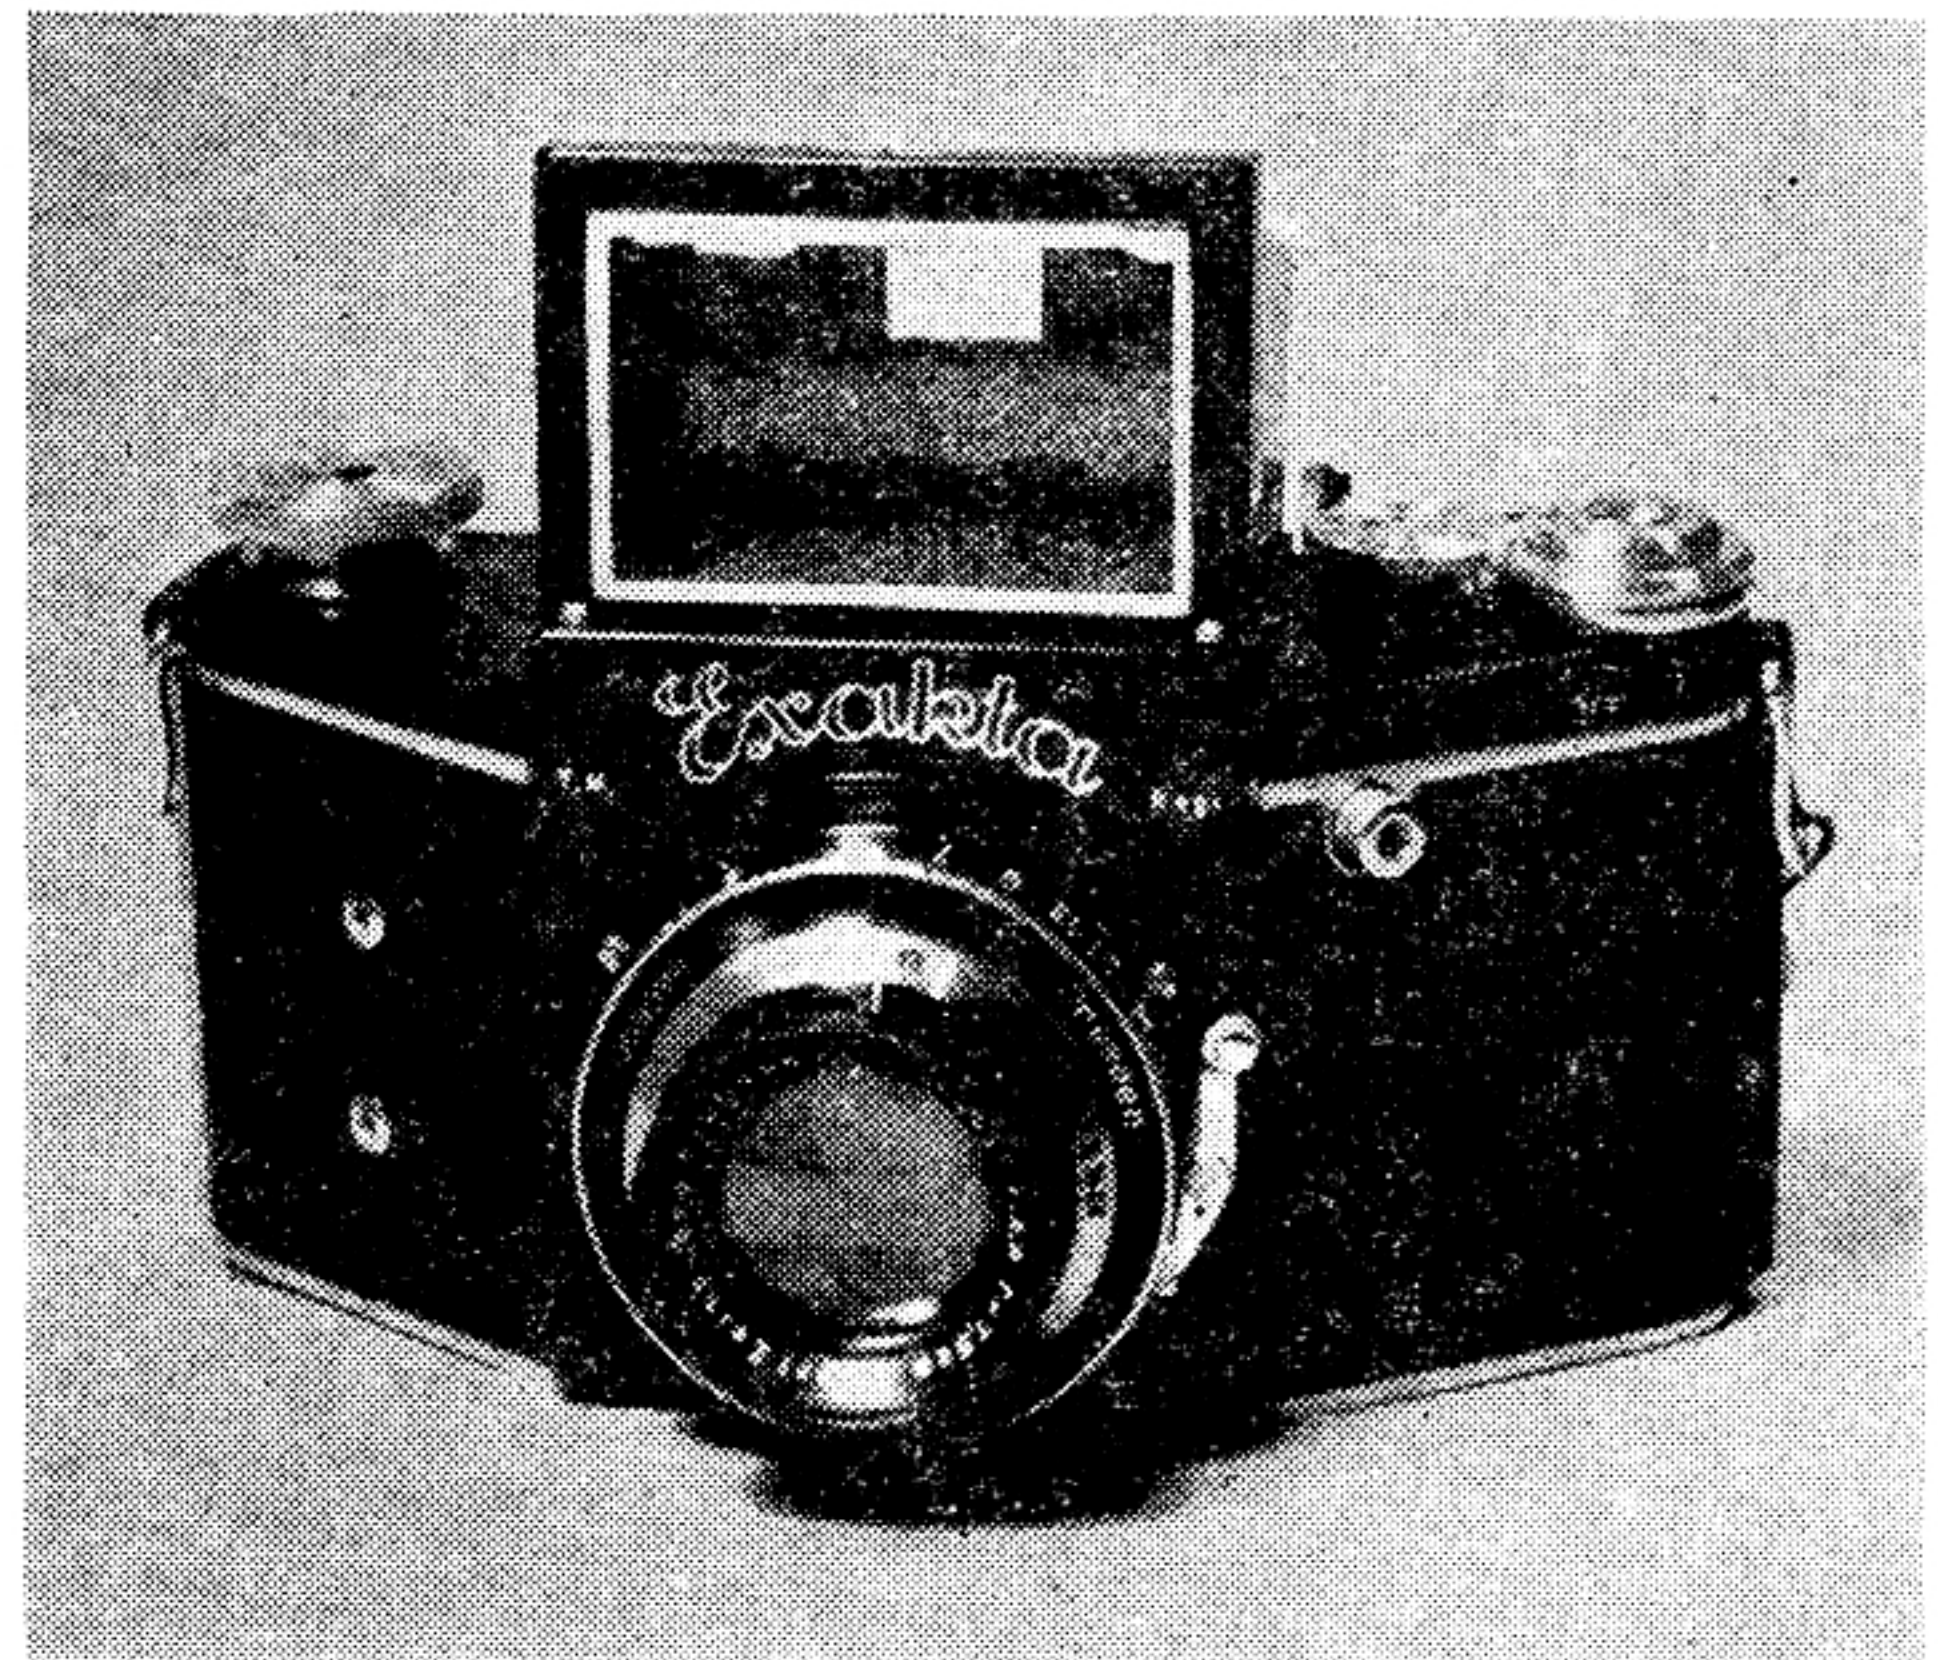

With Primotar F.35 lens	$100.00
With Zeiss Tessar F2.8 lens	125.00
With Meyer Primoplan F1.9	185.00
In chrome	$10.00 additional

WRITE AND TELL US WHAT YOU HAVE