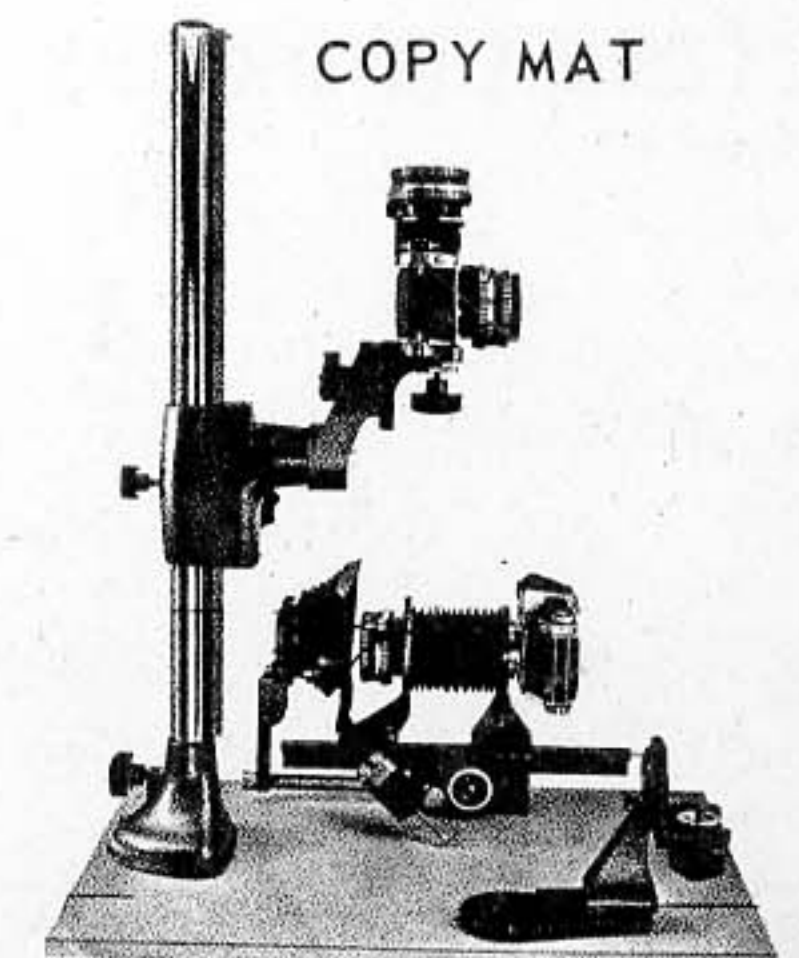

EXTRA VERSAL ACCESSORY EQUIPMENT (Optional)

Light Unit (Domestic) for Copying Stand (A 101)	27.50	16.50

EXAKTA VERSAL (VIELZWECK)