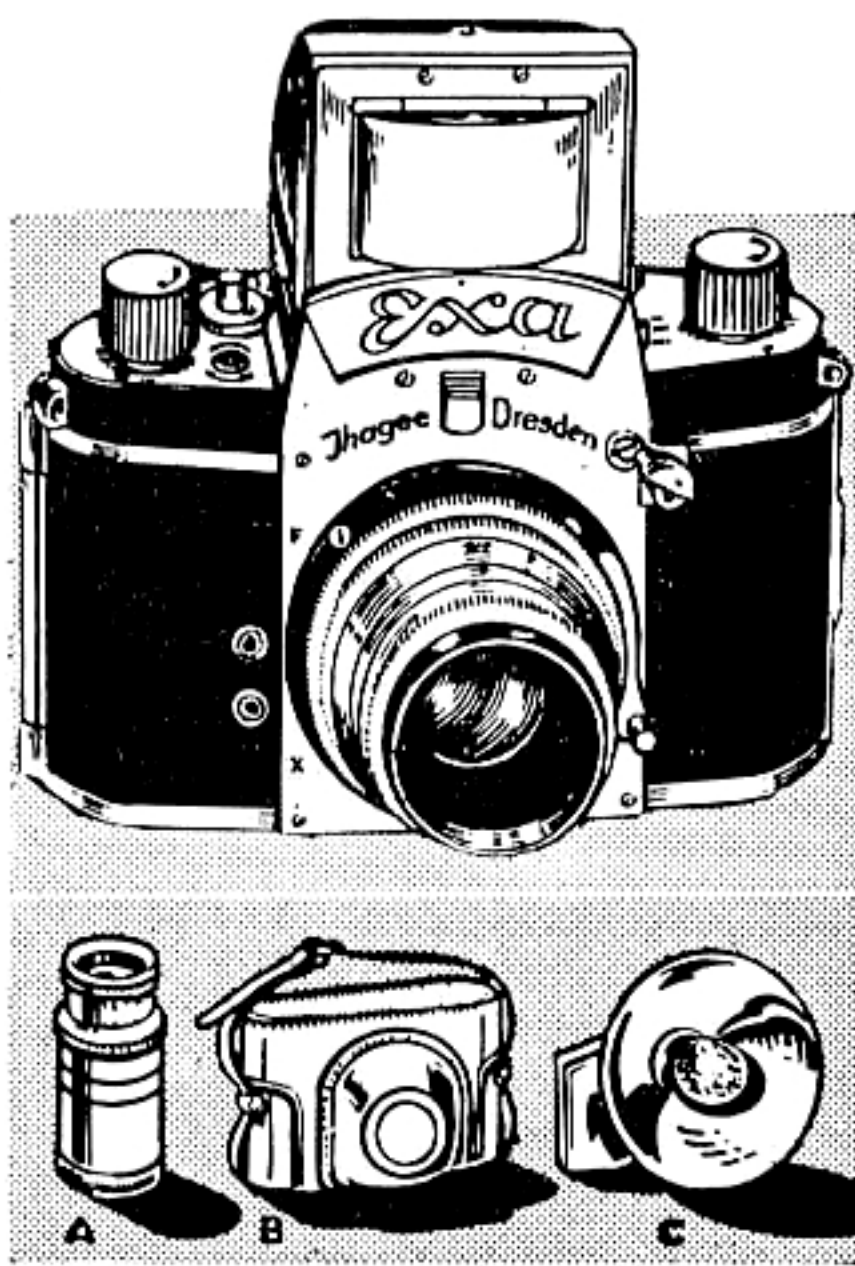

PROMOTIONAL OFFER OF EXA FLASH OUTFIT

Exa Camera with f/2.8 Westar lens, and f/4.5, 100-mm. Telephoto Lens, eveready case and B.C. Flashgun at a savings of $30.00 to the consumer when purchased as a complete package. This Exa Flash Outfit, if purchased separately would retail as follows:

Exa with f/2.8 lens.....	List price	$ 79.50
100-mm. telephoto lens.....	List price	44.20
Leather eveready case.....	List price	9.95
B.C. flashgun	List price	15.50
TOTAL REGULAR LIST PRICE.....		$149.15

SPECIAL LIST PRICE
$119.15

DEALER NET
$79.50

WIDE-ANGLE LENSES,

	List	Dealer Net
f/4.5, 40-mm. Hugo Meyer Goerlitz Helioplan.....	$ 54.50	$ 36.35
f/3.5, 40-mm. Steinheil Cassaron	54.50	36.35

TELEPHOTO LENSES,

f/2.8, 85-mm. Steinheil Culminar	69.50	46.35
f/4.5, 100-mm. Westar Telephoto	44.20	29.65

MISCELLANEOUS ACCESSORIES

Ihagee set of 3 extension tubes and 2 adapters.....	24.00	16.00
Ihagee Two-in-one adapter for extremely short extension.....	10.00	6.67
Ihagee Type I hinged microscope adapter, complete set, with 2 extension tubes.....	29.50	19.67
Ihagee Type II two-piece pressure microscope adapter, with 2 extension tubes.....	36.00	24.00
Camera Clamp—fastens to round or flat object for vertical or horizontal positioning.....	3.95	2.37
Flashgun for Exa, B.C. Capacitor.....	15.50	9.30
“Sidelight” Flash Unit Extension for Exa Flashgun.....	6.95	4.15
Safety Intermediate Flashgun Plug (for Exas up to 1955)	3.00	1.80
Eyepiece for Penta Prism Viewfinder.....	3.50	2.10
Dust Cap, for Exa Camera Body.....	1.50	.75
Cable release	.75	.45
Reflex focusing hood.....	1.50	.90
Ihagee Giant Release Knob.....	1.25	.83
Flexible metal neckstrap, chrome plated.....	3.50	2.10
Guide Book by W. D. Emanuel.....	1.75	1.17

ADAPTERS, SUNSHADES, FILTERS

Filter adapters‡ (screw-in):		
Series V for 3.5 Tessar, 2.9 Meritar	1.65	1.10
Series VI for 2.8 Westanar automatic, 2.8 Westar, 2.8 Culminar, 3.5 Cassaron, 4.5 Helioplan, 2.8 Tessar pre-set, 3.5 Tessar pre-set.....	2.40	1.60
SUNSHADES: (Must be used with filter adapter above)		
Series V	1.95	1.30
Series VI	2.25	1.50
FILTERS:		
Series V	2.10	1.40
Series VI	2.50	1.65
FILTER SETS, 4 filters with screw-in adapter and sunshade:		
with genuine leather top-grain cowhide filter case		
Series V	14.50	9.65
Series VI	19.65	13.10

‡Please specify lens when ordering adapter.

Tax included where applicable

All prices subject to change without notice

ALL EXAKTA LENSES LISTED ARE FACTORY COATED